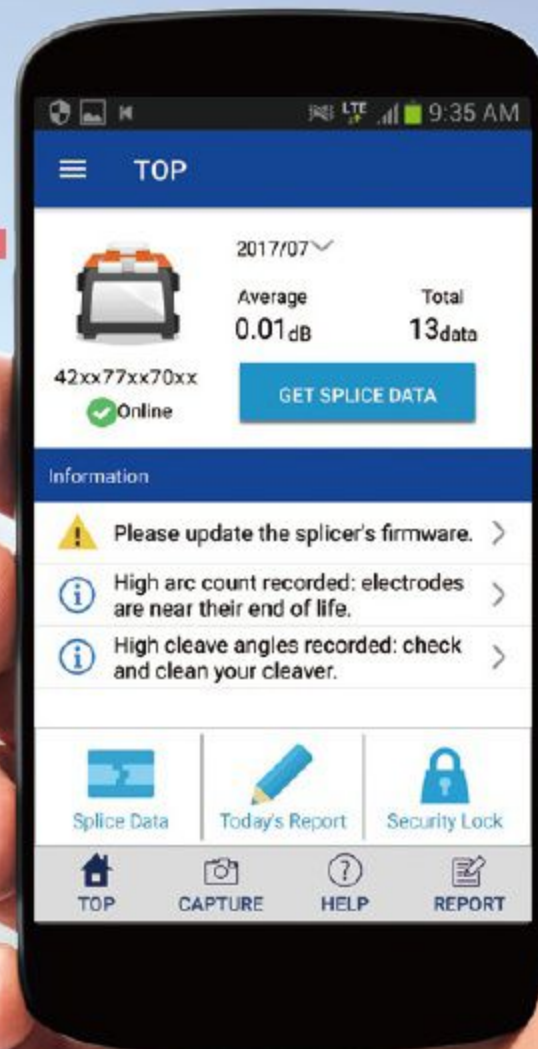

SumiCloud™

Enhance your fibre optic splicing experience.

SumiCloud is a powerful tool that supports your fusion splicer in the field. Using your smartphone, your splicer connects to the internet and Sumitomo's cloud services which include data management, asset management, firmware updates and maintenance support. Enjoy a new generation splicer experience with SumiCloud

SumiCloud Overview

Your Fusion Splicer with SumiCloud SD card.

Wireless connection

Smartphone with SumiCloud Application

Mobile 3G/4G connection

Features:

- Splice Data Management
- Remote Screen Capture
- Help Videos
- Report Builder
- Auto Diagnosis
- Splicer's Firmware Update
- Remote Lock